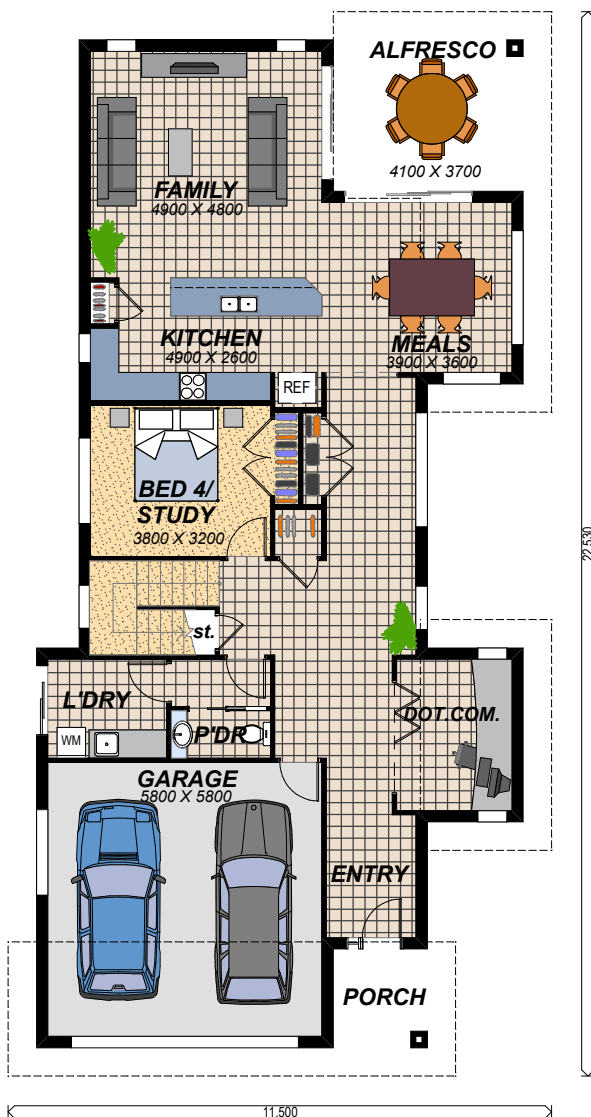

OREGON

FACADE A

GROUND FLOOR

FIRST FLOOR

AREA:
325.0 sq metres,
or 35.0 squares

OREGON

PLAN COPYRIGHT © - METRO HOMES 2012
 REPRODUCTION IN WHOLE OR PART, STRICTLY PROHIBITED
 WITHOUT WRITTEN PERMISSION
 METRO HOMES AUSTRALIA Pty. Ltd. BSA Lic. No. 1212461