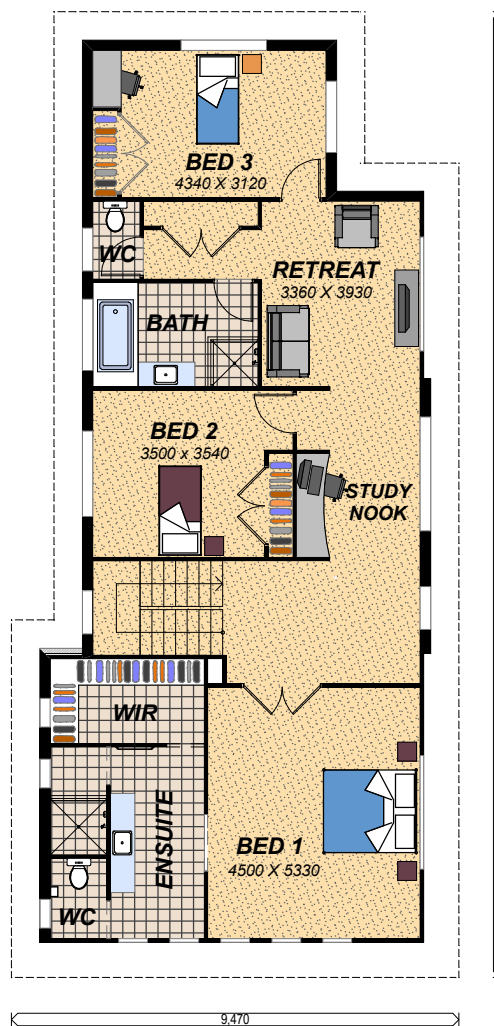

OREGON

FACADE A

GROUND FLOOR

FIRST FLOOR

AREA:
325.0 sq metres,
or 35.0 squares

OREGON

PLAN COPYRIGHT © - METRO HOMES 2012
 REPRODUCTION IN WHOLE OR PART, STRICTLY PROHIBITED
 WITHOUT WRITTEN PERMISSION
 METRO HOMES AUSTRALIA Pty. Ltd. BSA Lic. No. 1212461